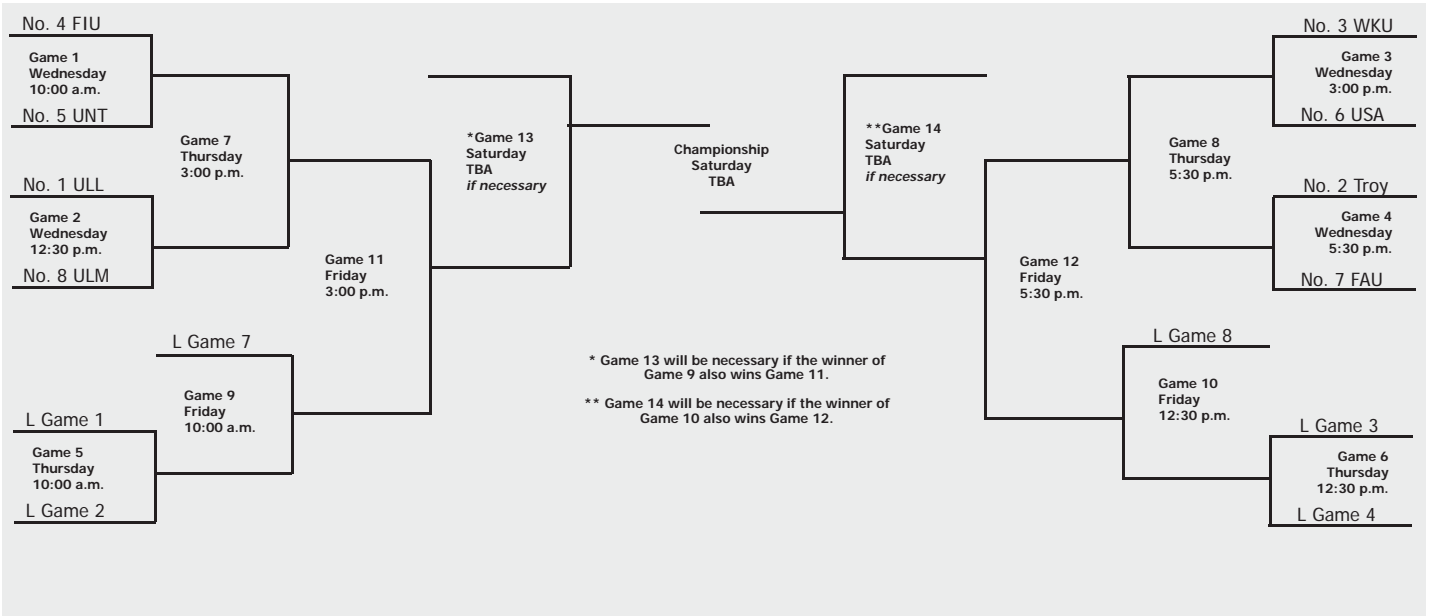

2009 Sun Belt Conferenec Softball Championship

Wednesday-Saturday
May 6-9 • Denton, Texas
Hosted by: North Texas

Determination of Tournament Seeds

The final conference standings will determine seeded positions for the first round of the tournament. In the event of a two-way tie in the standings, the following tie-breaker system will be used -- in order -- until the tie is broken:

1. Results of each team in head-to-head competition.
2. Results of each team vs. the first-place team, or their composite records against any team tying for first place.
3. Records of each team vs. the second-place team, or their composite records against any team tying for second place.
4. This process continues with records vs. the third-place team, fourth-place team, etc., if necessary, until the tie is broken and seeding is complete.
5. If a tie still exists, a coin flip shall be conducted by the Conference office.

In the event of a three-way tie in the standings, the following tie-breaker system will be used -- in order -- until one team demonstrates a clear superiority or inferiority over the other two. When this occurs, that team will be seeded highest of the three teams, and the remaining tie between the other two will be broken by following the steps listed above.

1. Composite records of each team in competition vs. the other two teams involved in the three-way tie.
2. Records of each team vs. the first-place team, or their composite records against any teams tying for first place.
3. Records of each team vs. the second-place team, or their composite records against any team tying for second place.
4. This process continues with the records vs. the third-place and fourth-place teams, etc., if necessary, until the tie is broken and seeding is complete.
5. If a tie still exists, a coin flip shall be conducted by the Conference office.